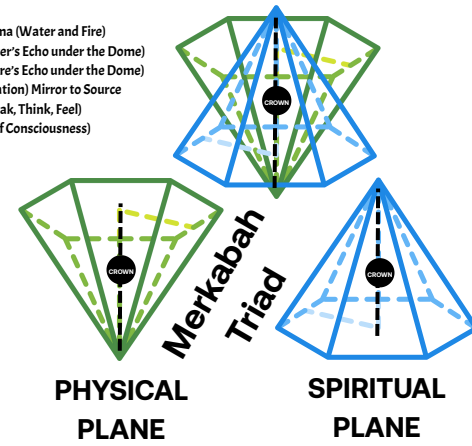

Dimensions

- 3D: Physical reality—linear time, ego-based, cause and effect.
- 4D: The bridge—includes time awareness, emotional body healing, and spiritual awakening.
- 5D: A state of unity consciousness, unconditional love, and oneness. Here, duality dissolves (good/bad, light/dark), and everything is seen as interconnected.

Cycle of Perceptual Alchemy

1. Emotion + Body System → Feeling's Expression
  - a. Raw energy meets the nervous system—and emotion takes on recognizable form.
2. Body System + Feeling → Dimension's Intuition
  - a. The physical vessel translates feelings into insights, subtly tuning into the unseen.
3. Feeling + Dimension → Soul's Wisdom
  - a. Emotional resonance across planes brings forth the timeless intelligence of the soul.
4. Dimension + Soul → Touch's Essence
  - a. Soul anchored across dimensions deepens the sensitivity of contact—what we truly touch.
5. Soul + Touch → Emotion's Sensation
  - a. Through direct experience, soul translates awareness back into emotion—now refined.
6. Touch + Emotion → Body System's Experience
  - a. The loop completes: refined sensation and energy are integrated back into the body's lived reality.

Harmonious Numerical Sequence

666

Elements

Ethereal's Plane
Above of the Below

Firmament's Plane
Above of the Below & Below of the Above

Physical's Plane
Below of the Above

Dome Consciousness - Simplified Breakdown

1. The Dome is Open
2. Not a sphere; it's a semi-structure, like a mind—open to above.
2. Firmament = Mind-Body Bridge
4. "Firm" = grounded surface (physical)
5. "-ament" = connector (mental plane)
3. Waters Above = Consciousness
7. Divine inspiration / cosmic intelligence.
4. Waters Below = Subconscious Emotions
9. Feeds into the physical world as manifestation.
5. Dome = Threshold Between Realms
11. Gateway between above and below; bridge of creation.
6. Hexagon = Interconnection
13. One third of a hexagon = shared part of others.
7. Triangles Inside Hexagon = Energetic Code
15. Equilateral triangle = unity (original intention)
16. Divided triangles (e.g., right-angle) = polarity, contrast
8. Hexagonal Pyramid Network
18. Dome = web of interconnected triangle-pyramids
19. Each pyramid = a prism of awareness, turning light into experience