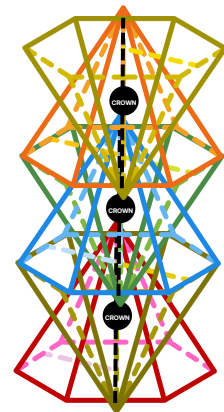

Dimensions

- 3D: Physical reality—linear time, ego-based, cause and effect.
- 4D: The bridge—includes time awareness, emotional body healing, and spiritual awakening.
- 5D: A state of unity consciousness, unconditional love, and oneness. Here, duality dissolves (good/bad, light/dark), and everything is seen as interconnected.

Cycle of Perceptual Alchemy

1. Emotion + Body System → Feeling's Expression
  - a. Raw energy meets the nervous system—and emotion takes on recognizable form.
2. Body System + Feeling → Dimension's Intuition
  - a. The physical vessel translates feelings into insights, subtly tuning into the unseen.
3. Feeling + Dimension → Soul's Wisdom
  - a. Emotional resonance across planes brings forth the timeless intelligence of the soul.
4. Dimension + Soul → Touch's Essence
  - a. Soul anchored across dimensions deepens the sensitivity of contact—what we truly touch.
5. Soul + Touch → Emotion's Sensation
  - a. Through direct experience, soul translates awareness back into emotion—now refined.
6. Touch + Emotion → Body System's Experience
  - a. The loop completes: refined sensation and energy are integrated back into the body's lived reality.

Harmonious Numerical Sequence

666

Elements

Ethereal's Plane
Above of the Below

Firmament's Plane
Above of the Below & Below of the Above

Physical's Plane
Below of the Above

Dome Consciousness - Simplified Breakdown

1. The Dome is Open
2. Not a sphere; it's a semi-structure, like a mind—open to above.
2. Firmament = Mind-Body Bridge
4. "Firm" = grounded surface (physical)
5. "-ament" = connector (mental plane)
3. Waters Above = Consciousness
7. Divine inspiration / cosmic intelligence.
4. Waters Below = Subconscious Emotions
9. Feeds into the physical world as manifestation.
5. Dome = Threshold Between Realms
11. Gateway between above and below; bridge of creation.
6. Hexagon = Interconnection
13. One third of a hexagon = shared part of others.
7. Triangles Inside Hexagon = Energetic Code
15. Equilateral triangle = unity (original intention)
16. Divided triangles (e.g., right-angle) = polarity, contrast
8. Hexagonal Pyramid Network
18. Dome = web of interconnected triangle-pyramids
19. Each pyramid = a prism of awareness, turning light into experience