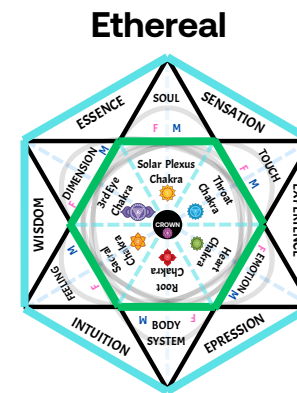

Physical Experience

Physical

Spiritual Experience