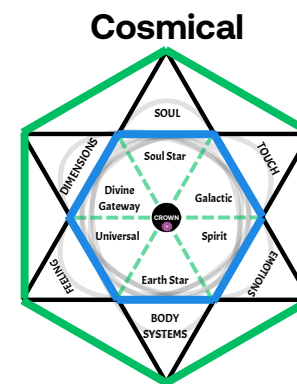

Ethereal

Characteristics of 5D Chakra Activation