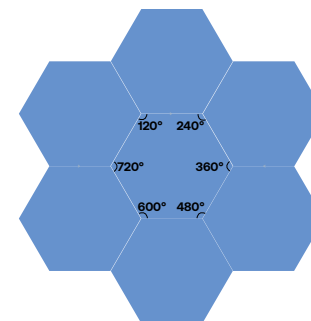

Dimensions

- 3D: Physical reality—linear time, ego-based, cause and effect.
- 4D: The bridge—includes time awareness, emotional body healing, and spiritual awakening.
- 5D: A state of unity consciousness, unconditional love, and oneness. Here, duality dissolves (good/bad, light/dark), and everything is seen as interconnected.

Cycle of Perceptual Alchemy

1. Emotion + Body System → Feeling's Expression
  - a. Raw energy meets the nervous system—and emotion takes on recognizable form.
2. Body System + Feeling → Dimension's Intuition
  - a. The physical vessel translates feelings into insights, subtly tuning into the unseen.
3. Feeling + Dimension → Soul's Wisdom
  - a. Emotional resonance across planes brings forth the timeless intelligence of the soul.
4. Dimension + Soul → Touch's Essence
  - a. Soul anchored across dimensions deepens the sensitivity of contact—what we truly touch.
5. Soul + Touch → Emotion's Sensation
  - a. Through direct experience, soul translates awareness back into emotion—now refined.
6. Touch + Emotion → Body System's Experience
  - a. The loop completes: refined sensation and energy are integrated back into the body's lived reality.

Harmonious Numerical Sequence

666

Elements

Ethereal's Plane
Above of the Below

Firmament's Plane
Above of the Below & Below of the Above

Physical's Plane
Below of the Above

Dome Consciousness - Simplified Breakdown