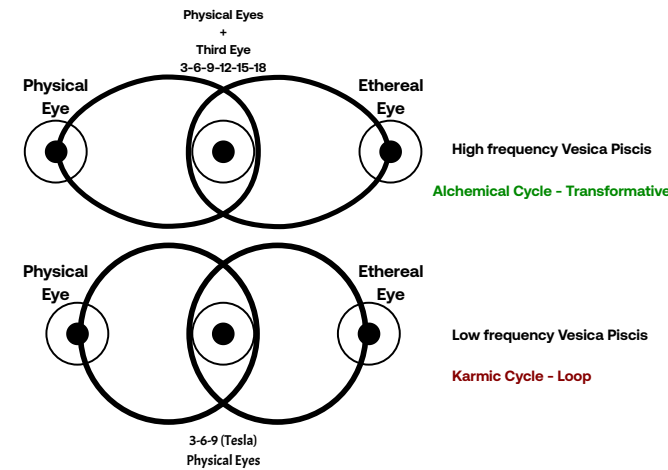

Physical Experience

Physical

Spiritual Experience

Ethereal

Characteristics of 5D Chakra Activation

6 Forces around us
60° Angles internally & 30° externally (exterior is 50% of us)
6 Triangles within

666: Pairing of opposites -> Carbon

Chakra	Feminine (Essence)	Masculine (Express)	Geometric Face
Root	Plasma Stability	Movement & Safety	Triangle 1
Sacral	Fluid Desire	Creative Drive	Triangle 2
Solar Plexus	Identity Charge	Action / Boundary	Triangle 3
Heart	Presence / Feeling	Connection / Empal	Triangle 4
Throat	Frequency Alignment	Voice / Sound	Triangle 5
Third Eye	Perception / Intuition	Sight / Intellect	Triangle 6
Crown	Reception of Source	Expansion / Radiant	Center of Dome

2 DIMENSIONAL
Flat view, without dimension
could look as if the hexagons are next to each other
That's the illusion, they're webbed

6 Hexagon overlaid create the individual boxes of time/individual fractal (crystalline)/individual self is a box as we are time experiencing itself in a linear fashion.

4 DIMENSIONAL
With 3D within (3 boxes)

Planes of Experience & Chakras:

Physical Plane → Rooted in Body Systems - 3rd Dimension (All planes in a space - Solid matter)

1. **Root Chakra** (1st) - Muladhara
  - Location: Base of the spine
  - Function: Survival, grounding, physical identity
2. **Sacral Chakra** (2nd) - Svadhisthana
  - Location: Lower abdomen
  - Function: Creativity, sexuality, emotional flow
3. **Solar Plexus Chakra** (3rd) - Manipura
  - Location: Upper abdomen
  - Function: Personal power, will, confidence
4. **Heart Chakra** (4th) - Anahata
  - Location: Center of the chest
  - Function: Love, compassion, unity
5. **Throat Chakra** (5th) - Vishuddha
  - Location: Throat
  - Function: Communication, truth, expression
6. **Third Eye Chakra** (6th) - Ajna
  - Location: Forehead (between eyebrows)
  - Function: Intuition, psychic vision, higher perception

Spiritual Bridge

7. **Crown Chakra** (7th) - Sahasrara
  - Location: Top of the head
  - Function: Spiritual connection, divine wisdom

Spiritual Plane → Expansion of Awareness - 4th Dimension (Time & Space)

8. **Soul Star Chakra** (8th) - Stellar Gateway
  - Location: 6-12 inches above the crown
  - Function: Soul contracts, karmic release, connection to the Higher Self
9. **Spirit Chakra** (9th) - Cosmic Heart
  - Location: Higher dimensional field
  - Function: Universal love, galactic consciousness
10. **Universal Chakra** (10th) - Divine Mind
  - Location: Beyond the physical body
  - Function: Access to cosmic knowledge, unity with all creation
11. **Galactic Chakra** (11th) - Ascension Portal
  - Function: Connection to star systems, light language, interdimensional travel
12. **Divine Gateway Chakra** (12th) - Christ/Buddhic Consciousness
  - Function: Merging with the Divine, ascension into 5D
13. **Cosmic Gateway Chakra** (13th) - Universal Source
  - Function: Beyond duality, pure Source energy, the last "gateway" of 4D

Cosmic Bridge

14. **The Godself Chakra** (14th) - Monadic Layer
  - Function: Connection to the "I AM" presence, oversoul integration