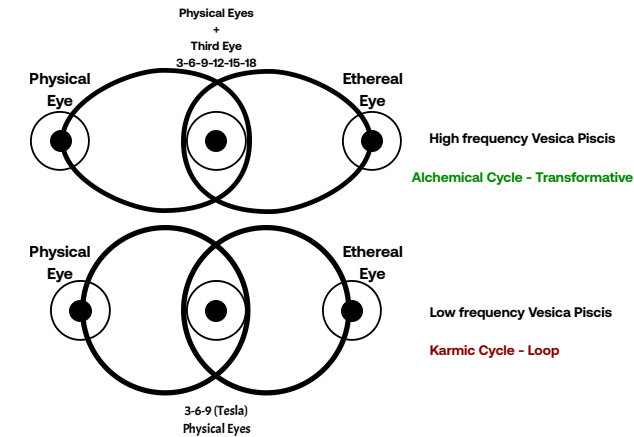

Physical Experience

Physical

Spiritual Experience

Ethereal

Characteristics of 5D Chakra Activation

6 Forces around us
60° Angles internally & 30° externally (exterior is 50% of us)
6 Triangles within

666: Pairing of opposites -> Carbon

Chakra	Feminine (Essence)	Masculine (Express)	Geometric Face
Root	Plasma Stability	Movement & Safety	Triangle 1
Sacral	Fluid Desire	Creative Drive	Triangle 2
Solar Plexus	Identity Charge	Action / Boundary	Triangle 3
Heart	Presence / Feeling	Connection / Empa	Triangle 4
Throat	Frequency Aligme	Voice / Sound	Triangle 5
Third Eye	Perception / Intuiti	Sight / Intellect	Triangle 6
Crown	Reception of Sourc	Expansion / Radiat	Center of Dome

Planes of Experience & Chakras:

Physical Plane → Rooted in Body Systems - 3rd Dimension / All planes in a space - Solid matter

1. **Root Chakra** (1st) - Muladhara
  - Location: Base of the spine
  - Function: Survival, grounding, physical identity
2. **Sacral Chakra** (2nd) - Svadhisthana
  - Location: Lower abdomen
  - Function: Creativity, sexuality, emotional flow
3. **Solar Plexus Chakra** (3rd) - Manipura
  - Location: Upper abdomen
  - Function: Personal power, will, confidence
4. **Heart Chakra** (4th) - Anahata
  - Location: Center of the chest
  - Function: Love, compassion, unity
5. **Throat Chakra** (5th) - Vishuddha
  - Location: Throat
  - Function: Communication, truth, expression
6. **Third Eye Chakra** (6th) - Ajna
  - Location: Forehead (between eyebrows)
  - Function: Intuition, psychic vision, higher perception

Spiritual Bridge

7. **Crown Chakra** (7th) - Sahasrara
  - Location: Top of the head
  - Function: Spiritual connection, divine wisdom

Spiritual Plane → Expansion of Awareness - 4th Dimension / Time & Space

8. **Soul Star Chakra** (8th) - Stellar Gateway
  - Location: 6-12 inches above the crown
  - Function: Soul contracts, karmic release, connection to the Higher Self
9. **Spirit Chakra** (9th) - Cosmic Heart
  - Location: Higher dimensional field
  - Function: Universal love, galactic consciousness
10. **Universal Chakra** (10th) - Divine Mind
  - Location: Beyond the physical body
  - Function: Access to cosmic knowledge, unity with all creation
11. **Galactic Chakra** (11th) - Ascension Portal
  - Function: Connection to star systems, light language, interdimensional travel
12. **Divine Gateway Chakra** (12th) - Christ/Buddhic Consciousness
  - Function: Merging with the Divine, ascension into 5D
13. **Cosmic Gateway Chakra** (13th) - Universal Source
  - Function: Beyond duality, pure Source energy, the last "gateway" of 4D

Cosmic Bridge

Cosmical Plane → Divine Awareness of Source - 5th Dimension / All planes in a time - Light crystalline