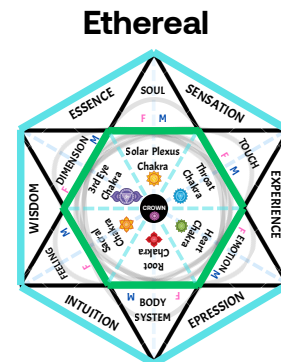

Physical Experience