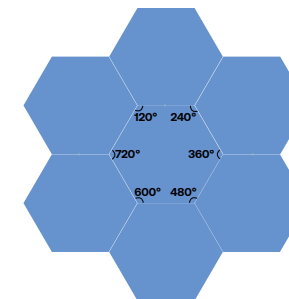

Cosmic Bridge

Cosmical Plane → Divine Awareness of Source - 5th Dimension / All planes in a time - Light crystalline

15. **The Avatar Chakra** (15th) - Logos Chakra
  - Function: Divine blueprint, planetary stewardship
16. **The Eternal Sun Chakra** (16th) - Solar Logos
  - Function: Solar consciousness, unity with central sun energy
17. **The Galactic Central Sun Chakra** (17th)
  - Function: Alignment with the Great Central Sun (Alcyone, Sirius, etc.)
18. **The Universal Void Chakra** (18th) - Akashic Portal
  - Function: Access to the Akashic Records, timeless wisdom
19. **The Omniversal Chakra** (19th) - Metatronic Gateway
  - Function: Beyond this universe, connection to the multiverse
20. **The Source Chakra** (20th) - The All
  - Function: Pure creation energy, beyond form
21. **The Zero Point Chakra** (21st) - Absolute Oneness
  - Function: Mergence with the Void, beyond all dimensions

2 DIMENSIONAL
Flat view, without dimension
could look as if the hexagons are next to each pther
That's the illusion, they're webbed