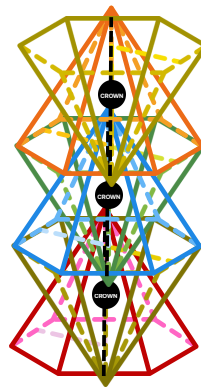

Dimensions

Cycle of Perceptual Alchemy

Harmonious Numerical Sequence

666

Elements