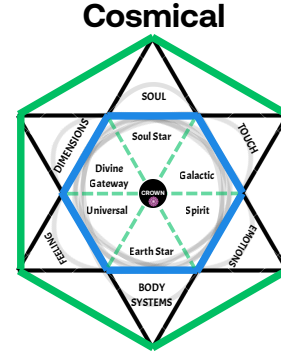

Physical

Spiritual Experience

Ethereal

Characteristics of 5D Chakra Activation