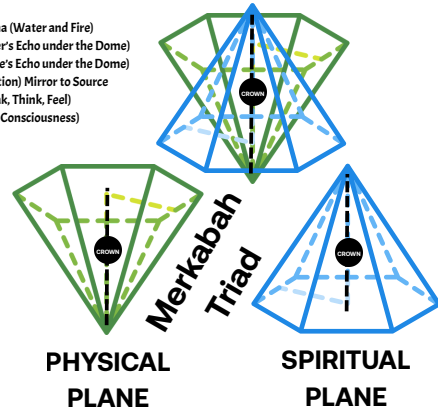

Dimensions

Cycle of Perceptual Alchemy

Harmonious Numerical Sequence

666

Elements