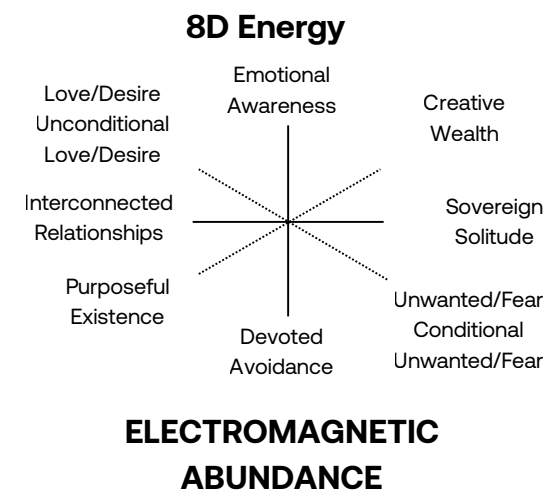

3D Metaphysical Analysis

Emotions highly influence both how much money one makes and what they love and desire. If one's emotional foundation isn't stable (stabilised yr 19 - 27 Sacral Codes), which relies upon our Foundation/Root Chakra's development and 5 senses' attunement.

Money and Wealth inevitably highlight their antonyms in polarity, which can hinder and create loneliness, widening one's fears and repulsiveness to higher energies. Emotions lead through love and desires the relationships, regardless if aware to the emotions felt, yet an abundance of emotions and love gets found and is dependent to the relationships or lack thereof in their lives. Purpose is found in everything but higher energies if not as tools, not embodiments.

Every end varies in each individuals, who may have also overlappings of the 5D, like devotion to something, yet not all branches are homogeneously round. Similar observations on the other graphs too.

4 Planes of Engagement

- **Physical/Spiritual:** Physical as spiritual being
- **Emotional**
- **Mental**
- **Spiritual/Physical:** Spirit fully grounded in physical

3 Planes of Existence

- **Wholeness:** Ethereal to Obityary
- **Vision:** Ethereal(ideas) to imagination(astros) to Physical exteriors to our own body.
- **Embodiment:** The house our body/mind/soul chooses to be consciously or unconsciously

4 Planes of Experience in Sight = Expression

- **Curiosity = Willpower** (e.g. 1-9 or 37-45 years old)
- **Intention = Clarity of Direction** (e.g. 10-18 or 82 to 90)
- **Purpose = Achievement** (e.g. 19-27 or 55-63)
- **Mastery = Abundance** (e.g. 28-36 or 64-72 or 100-108)