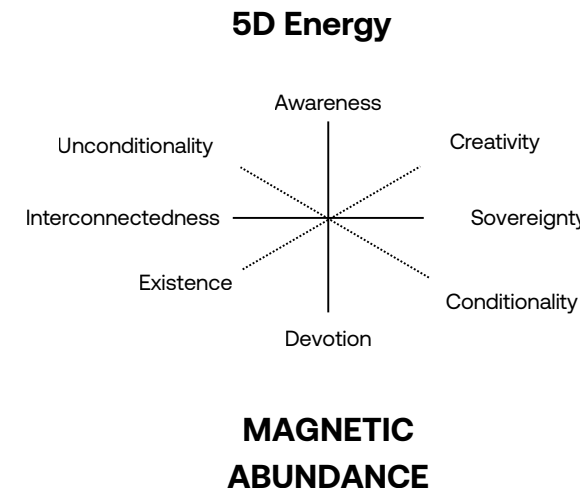

3D Metaphysical Analysis

Emotions highly influence both how much money one makes and what they love and desire. If one's emotional foundation isn't stable (stabilised yr 19 - 27 Sacral Codes), which relies upon our Foundation/Root Chakra's development and 5 senses' attunement.

Money and Wealth inevitably highlight their antonyms in polarity, which can hinder and create loneliness, widening one's fears and repulsiveness to higher energies. Emotions lead through love and desires the relationships, regardless if aware to the emotions felt, yet an abundance of emotions and love gets found and is dependent to the relationships or lack thereof in their lives. Purpose is found in everything but higher energies if not as tools, not embodiments.

Every end varies in each individuals, who may have also overlappings of the 5D, like devotion to something, yet not all branches are homogeneously round. Similar observations on the other graphs too.

4 Planes of Engagement

- **Physical/Spiritual:** Physical as spiritual being
- **Emotional**
- **Mental**
- **Spiritual/Physical:** Spirit fully grounded in physical

3 Planes of Existence

- **Wholeness:** Ethereal to Obityary
- **Vision:** Ethereal(ideas) to imagination(astros) to Physical exteriors to our own body.
- **Embodiment:** The house our body/mind/soul chooses to be consciously or unconsciously

4 Planes of Experience in Sight = Expression

- **Curiosity = Willpower** (e.g. 1-9 or 37-45 years old)
- **Intention = Clarity of Direction** (e.g. 10-18 or 82 to 90)
- **Purpose = Achievement** (e.g. 19-27 or 55-63)
- **Mastery = Abundance** (e.g. 28-36 or 64-72 or 100-108)