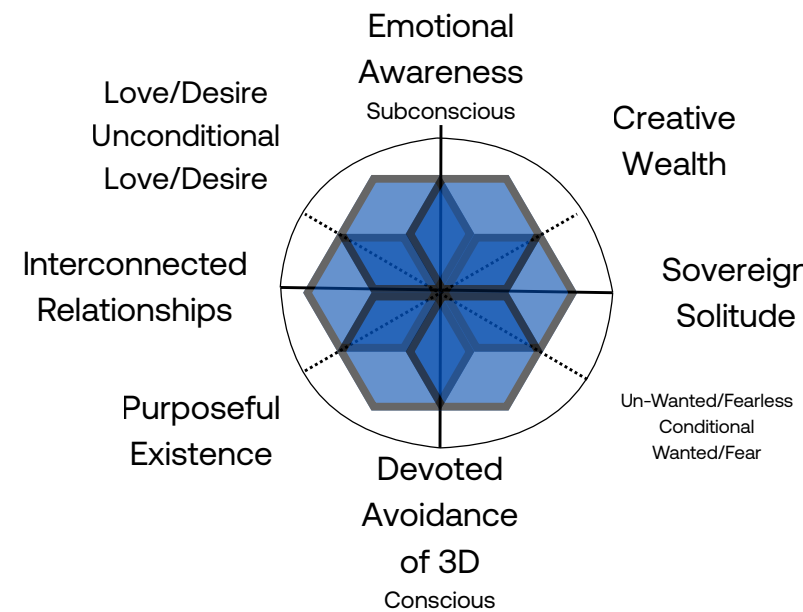

Every end varies in each individuals, who may have also overlappings of the 5D, like devotion to something, yet not all branches are homogeneously round. Similar observations on the other graphs too.

4 Planes of Engagement

- **Physical/Spiritual:** Physical as spiritual being
- **Emotional**
- **Mental**
- **Spiritual/Physical:** Spirit fully grounded in physical

3 Planes of Existence

- **Wholeness:** Ethereal to Obityary
- **Vision:** Ethereal(ideas) to imagination(astros) to Physical exteriors to our own body.
- **Embodiment:** The house our body/mind/soul chooses to be consciously or unconsciously

4 Planes of Experience in Sight = Expression

- **Curiosity = Willpower** (e.g. 1-9 or 37-45 years old)
- **Intention = Clarity of Direction** (e.g. 10-18 or 82 to 90)
- **Purpose = Achievement** (e.g. 19-27 or 55-63)
- **Mastery = Abundance** (e.g. 28-36 or 64-72 or 100-108)

To <-- From

Metaphysical Analysis:

This is how a healthy individual's boundary would look like if we were able to see the energetical blueprint under the perspective of hexagons or a box of 8*infinity boxes (every face can be divided by four to infinity, as the perspective will always zoom in to find more space to cover, as more space gets found, more /4 can be found. The Inner-World.