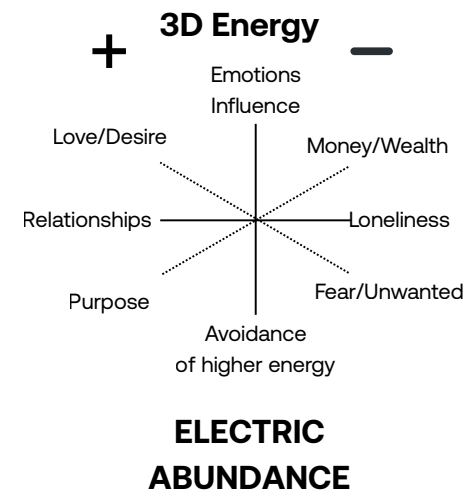

3D Metaphysical Analysis

Emotions highly influence both how much money one makes and what they love and desire. If one's emotional foundation isn't stable (stabilised yr 19 - 27 Sacral Codes), which relies upon our Foundation/Root Chakra's development and 5 senses' attunement.

Money and Wealth inevitably highlight their antonyms in polarity, which can hinder and create loneliness, widening one's fears and repulsiveness to higher energies. Emotions lead through love and desires the relationships, regardless if aware to the emotions felt, yet an abundance of emotions and love gets found and is dependent to the relationships or lack thereof in their lives. Purpose is found in everything but higher energies if not as tools, not embodiments.

Every end varies in each individuals, who may have also overlappings of the 5D, like devotion to something, yet not all branches are homogeneously round. Similar observations on the other graphs too.

4 Planes of Engagement

- **Physical/Spiritual:** Physical as spiritual being
- **Emotional**
- **Mental**
- **Spiritual/Physical:** Spirit fully grounded in physical

3 Planes of Existence

- **Wholeness:** Ethereal to Obityary
- **Vision:** Ethereal(ideas) to imagination(astros) to Physical exteriors to our own body.
- **Embodiment:** The house our body/mind/soul chooses to be consciously or unconsciously

4 Planes of Experience in Sight = Expression

- **Curiosity = Willpower** (e.g. 1-9 or 37-45 years old)
- **Intention = Clarity of Direction** (e.g. 10-18 or 82 to 90)
- **Purpose = Achievement** (e.g. 19-27 or 55-63)
- **Mastery = Abundance** (e.g. 28-36 or 64-72 or 100-108)